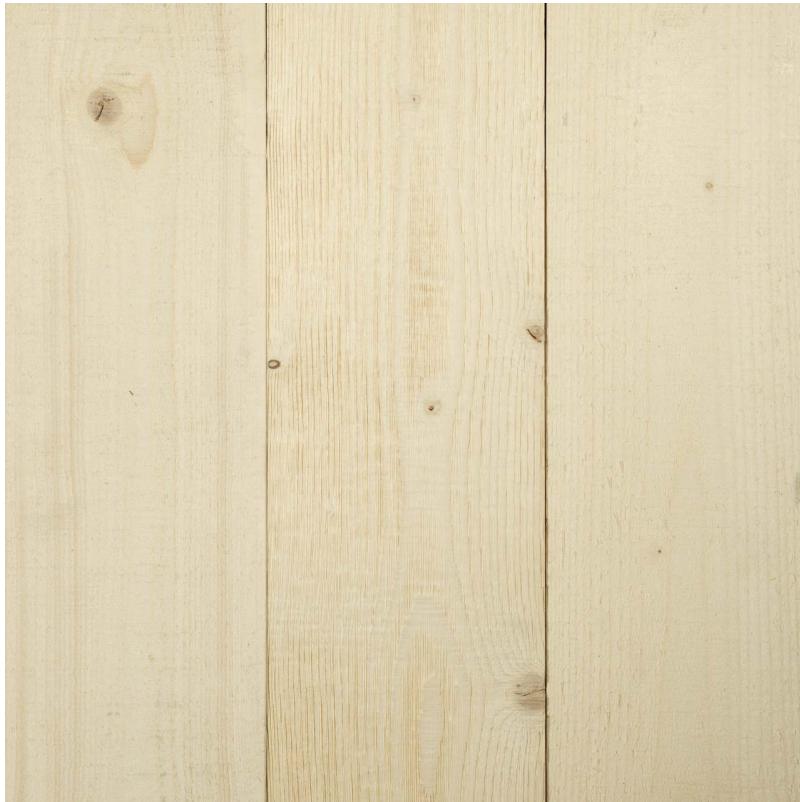

TruRustic

Color:	Sun Bleached
Texture:	Standard
Wood Species:	Engelmann Spruce
Grade:	#2 Grade
Standard Thickness:	11/16"
Standard Widths:	1×4 (3 ½" face) 1×6 (5 ½" face) 1×8 (7 ¼" face) 1×10 (9 ¼" face) 1×12 (11 ¼" face)
Milling Profile:	Board to Board (Kerf on 8"+)
Moisture Content:	Kiln Dried - Average 10-12%
V.O.C. Content:	n/a

NW Spruce
Board to Board 11/16"