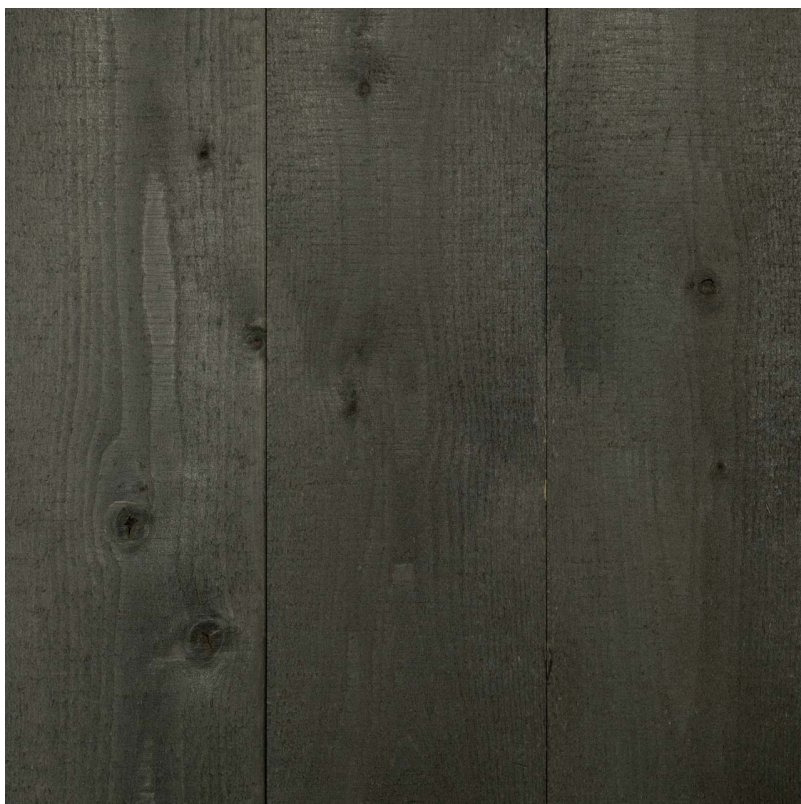

# TruRustic

Color:	<b>Cinder</b>
Texture:	<b>Standard</b>
Wood Species:	<b>Engelmann Spruce</b>
Grade:	<b>#2 Grade</b>
Standard Thickness:	<b>11/16"</b>
Standard Widths:	<b>1×4 (3 ½" face) 1×6 (5 ½" face) 1×8 (7 ¼" face) 1×10 (9 ¼" face) 1×12 (11 ¼" face)</b>
Milling Profile:	<b>Board to Board (Kerf on 8"+)</b>
Moisture Content:	<b>Kiln Dried - Average 10-12%</b>
V.O.C. Content:	<b>n/a</b>

**NW Spruce**  
Board to Board 11/16"