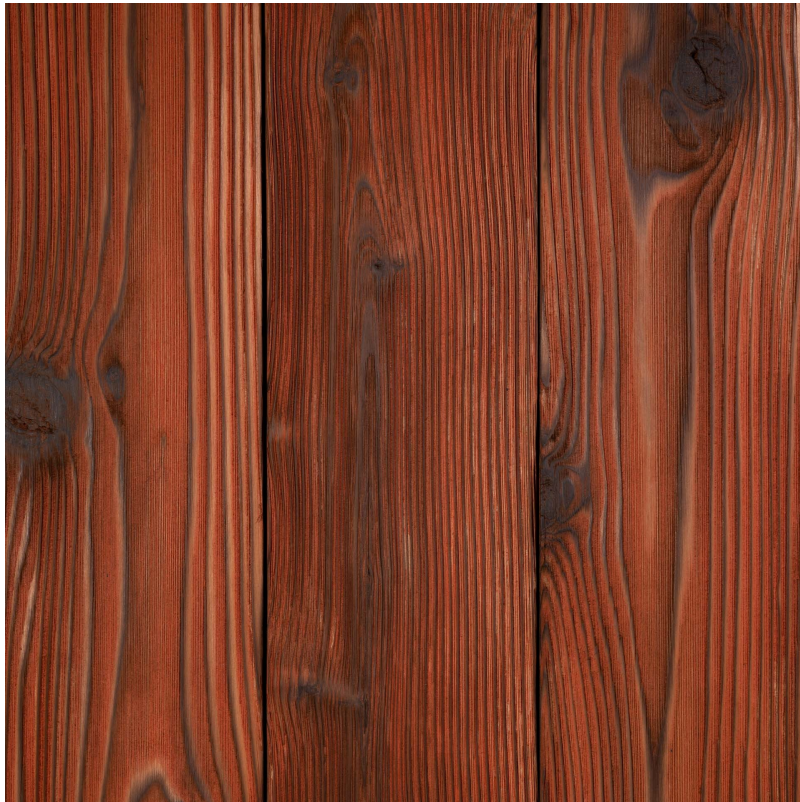

# The Ohana Collection

Color:	<b>Alani</b>
Texture:	<b>Standard</b>
Wood Species:	<b>Western Red Cedar</b>
Grade:	<b>Select Tight Knot</b>
Standard Thickness:	<b>13/16"</b>
Standard Widths:	<b>1×4 (3 1/8" face, incl gap) 1×6 (5" face, incl gap) 1×8 (6 3/4" face, incl gap) 1×10 (8 3/4" face, incl gap) 1×12 (10 3/4" face, incl gap)</b>
Milling Profile:	<b>Tongue &amp; Groove (1/16" Fine Line)</b>
Moisture Content:	<b>Kiln Dried - Average 10-14%</b>
V.O.C. Content:	<b>n/a</b>