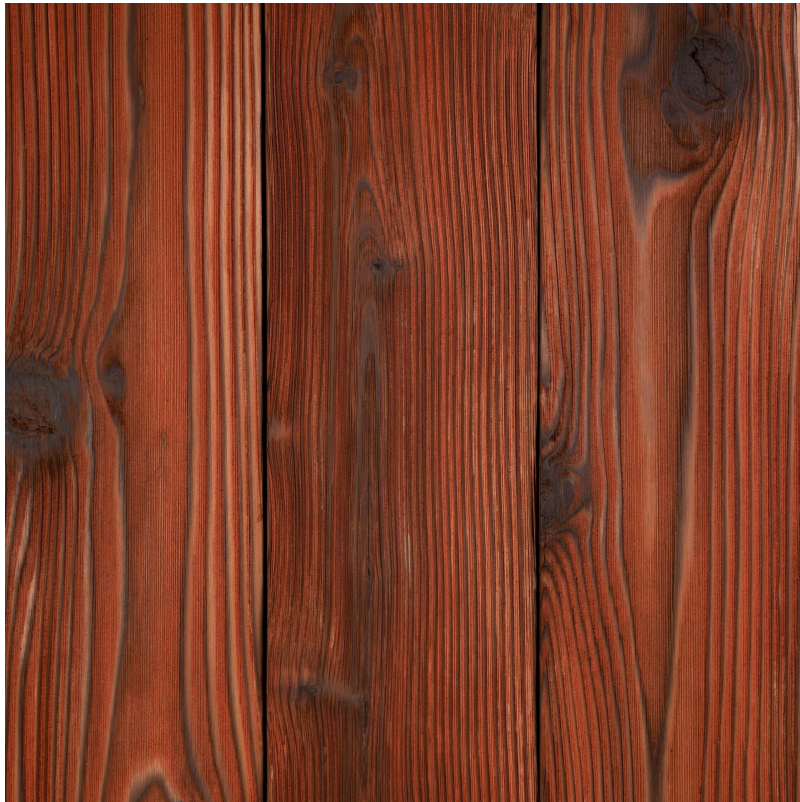

# The Ohana Collection

Color:	<b>Alani</b>
Texture:	<b>Standard</b>
Wood Species:	<b>Western Red Cedar</b>
Grade:	<b>Select Tight Knot</b>
Standard Thickness:	<b>13/16"</b>
Standard Widths:	<b>1×4 (3 1/8" face) 1×6 (5" face) 1×8 (6 3/4" face) 1×10 (8 3/4" face) 1×12 (10 3/4" face)</b>
Milling Profile:	<b>Tongue &amp; Groove (Tight Fit)</b>
Moisture Content:	<b>Kiln Dried - Average 10-14%</b>
V.O.C. Content:	<b>n/a</b>