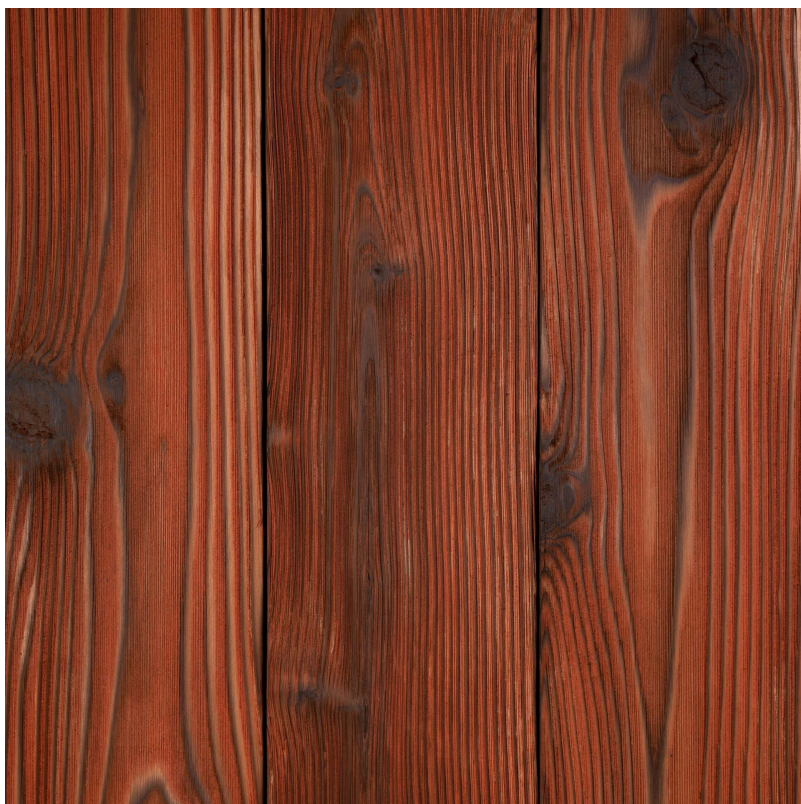

# The Ohana Collection

Color:	<b>Alani</b>
Texture:	<b>Standard</b>
Wood Species:	<b>Western Red Cedar</b>
Grade:	<b>Select Tight Knot</b>
Standard Thickness:	<b>13/16"</b>
Standard Widths:	<b>1×4 (3 ½" face) 1×6 (5 ½" face) 1×8 (7 ¼" face) 1×10 (9 ¼" face) 1×12 (11 ¼" face)</b>
Milling Profile:	<b>Board to Board (Kerf on 8"+)</b>
Moisture Content:	<b>Kiln Dried - Average 10-14%</b>
V.O.C. Content:	<b>n/a</b>

**Cedar**  
Board to Board 13/16"