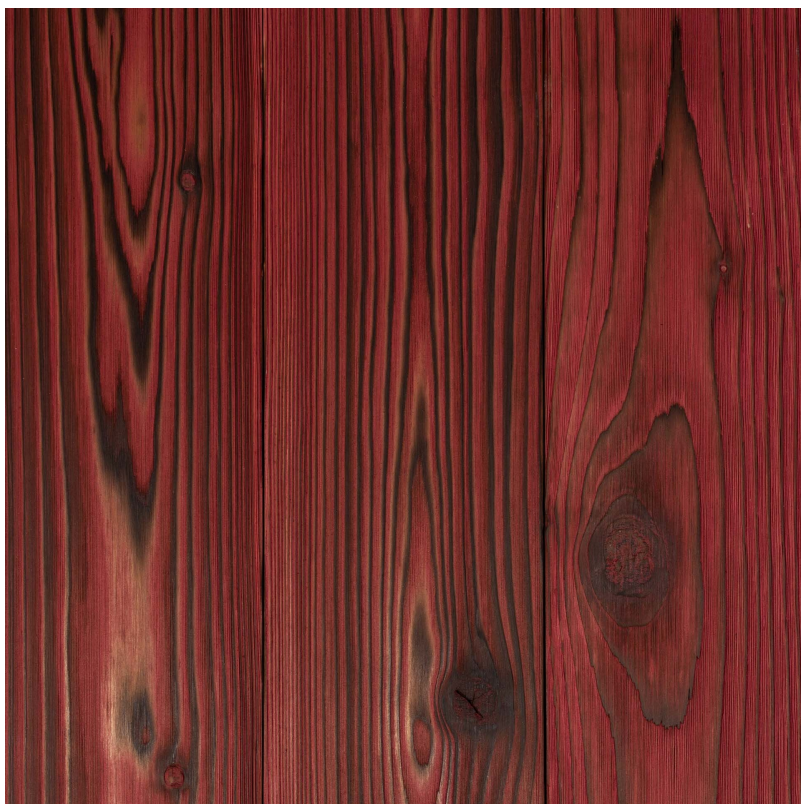

# The Ohana Collection

Color:	<b>Ākala</b>
Texture:	<b>Standard</b>
Wood Species:	<b>Western Red Cedar</b>
Grade:	<b>Select Tight Knot</b>
Standard Thickness:	<b>13/16"</b>
Standard Widths:	<b>1×4 (3 ½" face) 1×6 (5 ½" face) 1×8 (7 ¼" face) 1×10 (9 ¼" face) 1×12 (11 ¼" face)</b>
Milling Profile:	<b>Board to Board (Kerf on 8"+)</b>
Moisture Content:	<b>Kiln Dried - Average 10-14%</b>
V.O.C. Content:	<b>n/a</b>

**Cedar**  
Board to Board 13/16"