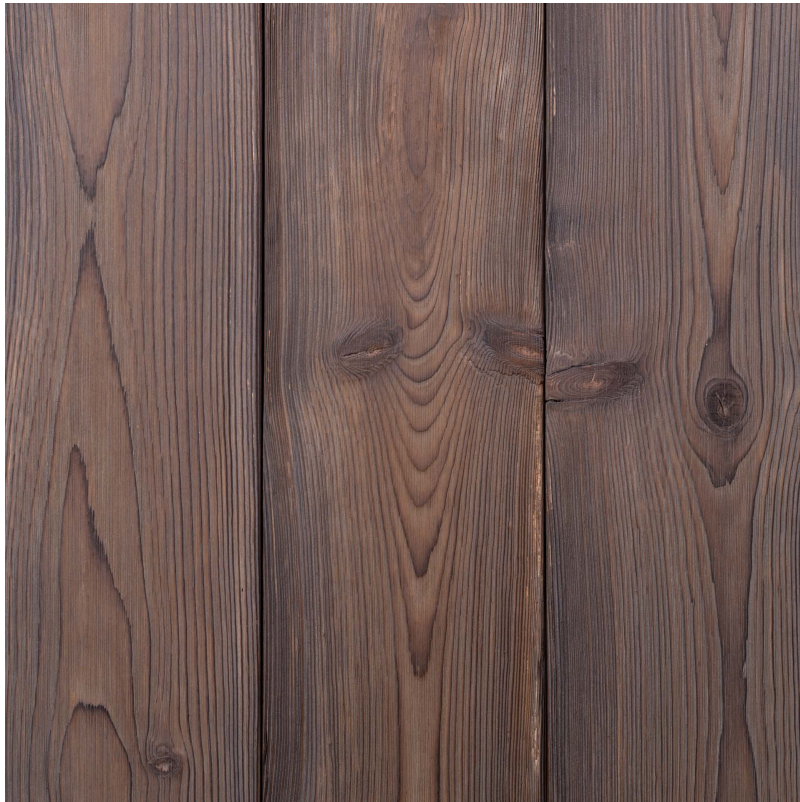

# The Ohana Collection

Color:	<b>Uahi</b>
Texture:	<b>Standard</b>
Wood Species:	<b>Engelmann Spruce</b>
Grade:	<b>#2 Grade</b>
Standard Thickness:	<b>11/16"</b>
Standard Widths:	<b>1×4 (2 3/4" face, incl gap) 1×6 (4 3/4" face, incl gap) 1×8 (6 1/2" face, incl gap) 1×10 (8 1/2" face, incl gap) 1×12 (10 1/2" face, incl gap)</b>
Milling Profile:	<b>Shiplap (1/4" Fine Line)</b>
Moisture Content:	<b>Kiln Dried - Average 10-12%</b>
V.O.C. Content:	<b>n/a</b>

**NW Spruce**  
Shiplap 1/4" Fine Line