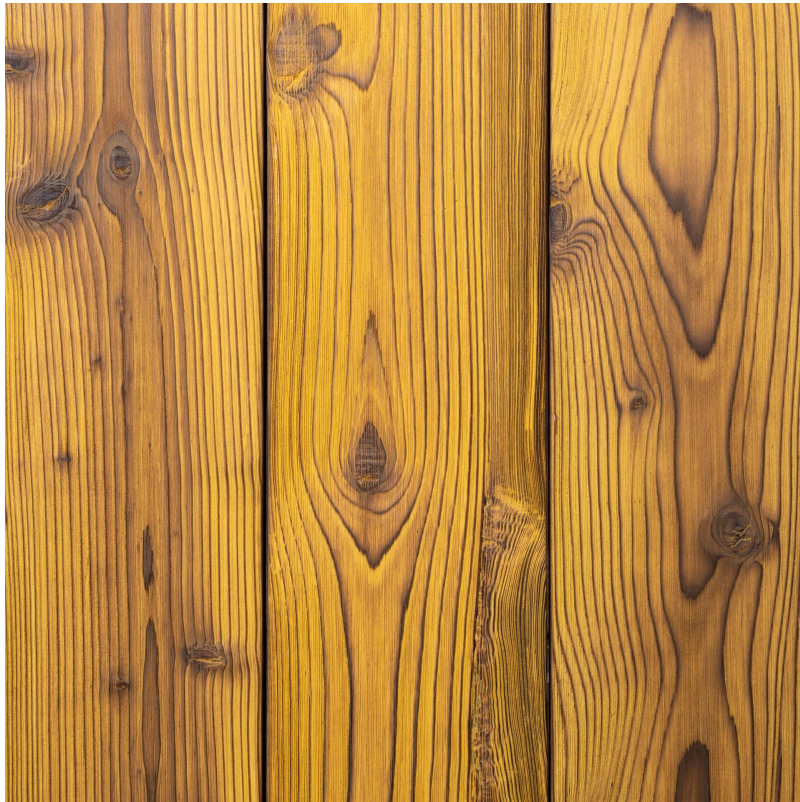

The Ohana Collection

Color:	Melemele
Texture:	Standard
Wood Species:	Engelmann Spruce
Grade:	#2 Grade
Standard Thickness:	11/16"
Standard Widths:	1×4 (2 ¾" face, incl gap) 1×6 (4 ¾" face, incl gap) 1×8 (6 ½" face, incl gap) 1×10 (8 ½" face, incl gap) 1×12 (10 ½" face, incl gap)
Milling Profile:	Shiplap (1/16" Fine Line)
Moisture Content:	Kiln Dried - Average 10-12%
V.O.C. Content:	n/a

NW Spruce
Shiplap 1/16" Fine Line