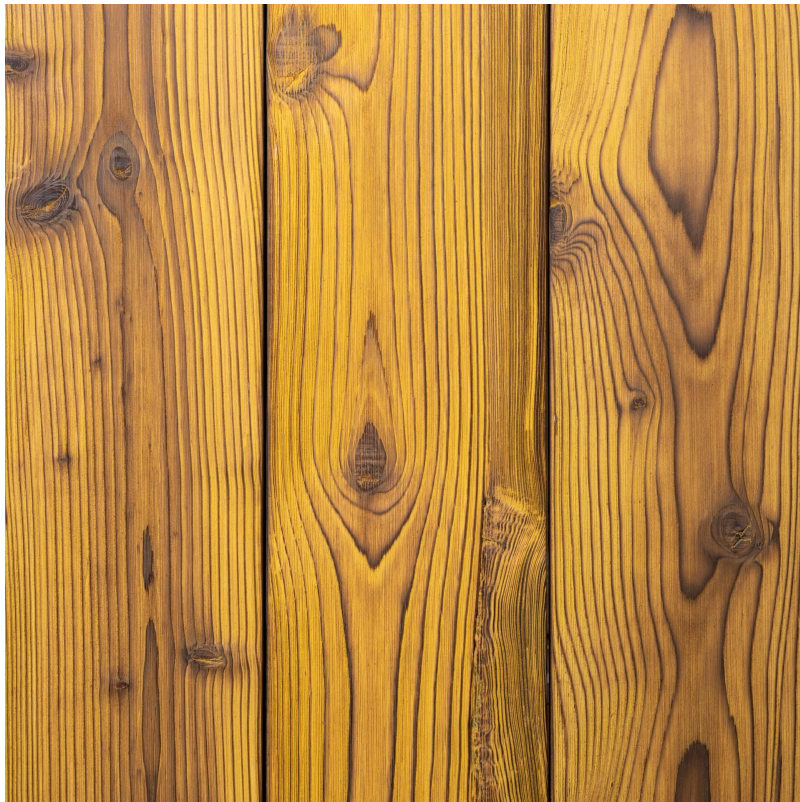

The Ohana Collection

| | |
|---------------------|---|
| Color: | Melemele |
| Texture: | Standard |
| Wood Species: | Engelmann Spruce |
| Grade: | #2 Grade |
| Standard Thickness: | 11/16" |
| Standard Widths: | 1×4 (2 3/4" face) 1×6 (4 3/4" face) 1×8 (6 1/2" face) 1×10 (8 1/2" face) 1×12 (10 1/2" face) |
| Milling Profile: | Shiplap (Tight Fit) |
| Moisture Content: | Kiln Dried - Average 10-12% |
| V.O.C. Content: | n/a |

NW Spruce
Shiplap Tight Fit