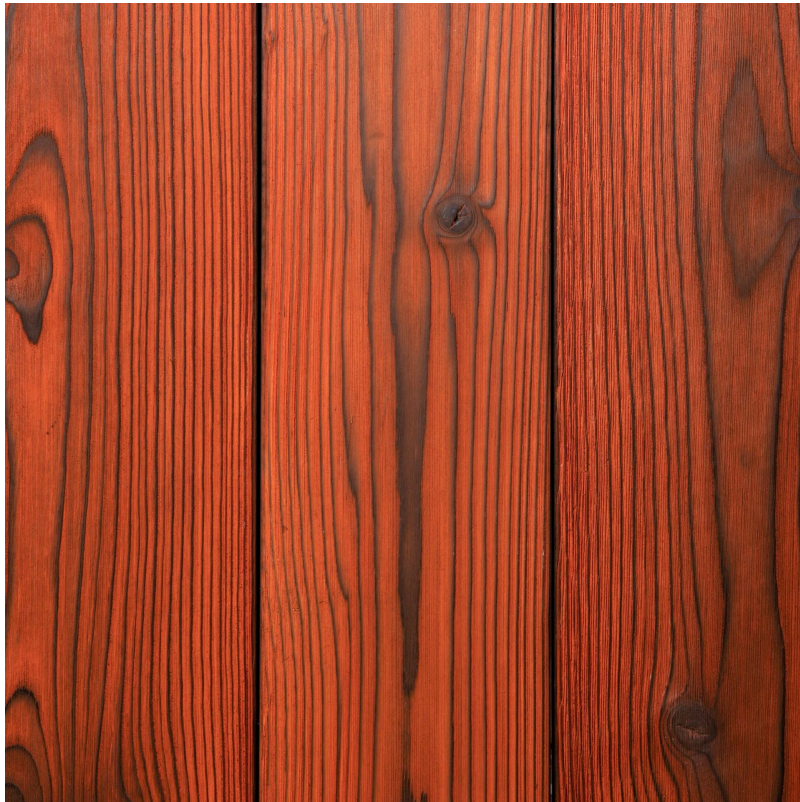

# The Ohana Collection

Color:	<b>Alani</b>
Texture:	<b>Standard</b>
Wood Species:	<b>Engelmann Spruce</b>
Grade:	<b>#2 Grade</b>
Standard Thickness:	<b>11/16"</b>
Standard Widths:	<b>1×4 (3 1/8" face, incl gap) 1×6 (5" face, incl gap) 1×8 (6 3/4" face, incl gap) 1×10 (8 3/4" face, incl gap) 1×12 (10 3/4" face, incl gap)</b>
Milling Profile:	<b>Tongue &amp; Groove (1/8" Fine Line)</b>
Moisture Content:	<b>Kiln Dried - Average 10-12%</b>
V.O.C. Content:	<b>n/a</b>

## NW Spruce

Tongue & Groove (T&G) 1/8" Fine Line