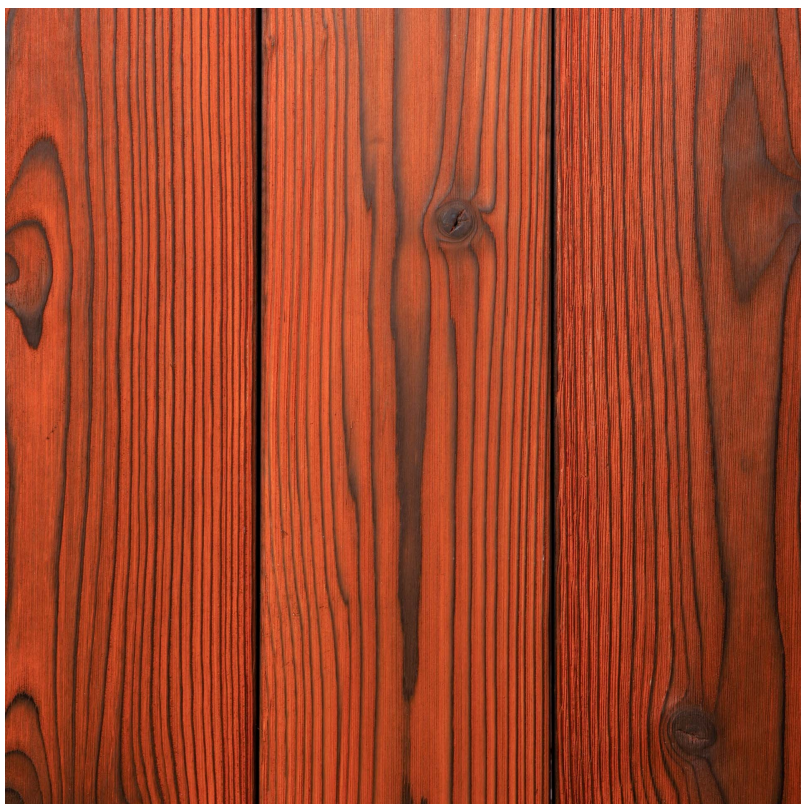

The Ohana Collection

Color:	Alani
Texture:	Standard
Wood Species:	Engelmann Spruce
Grade:	#2 Grade
Standard Thickness:	11/16"
Standard Widths:	1×4 (3 ½" face) 1×6 (5 ½" face) 1×8 (7 ¼" face) 1×10 (9 ¼" face) 1×12 (11 ¼" face)
Milling Profile:	Board to Board (Kerf on 8"+)
Moisture Content:	Kiln Dried - Average 10-12%
V.O.C. Content:	n/a

NW Spruce
Board to Board 11/16"